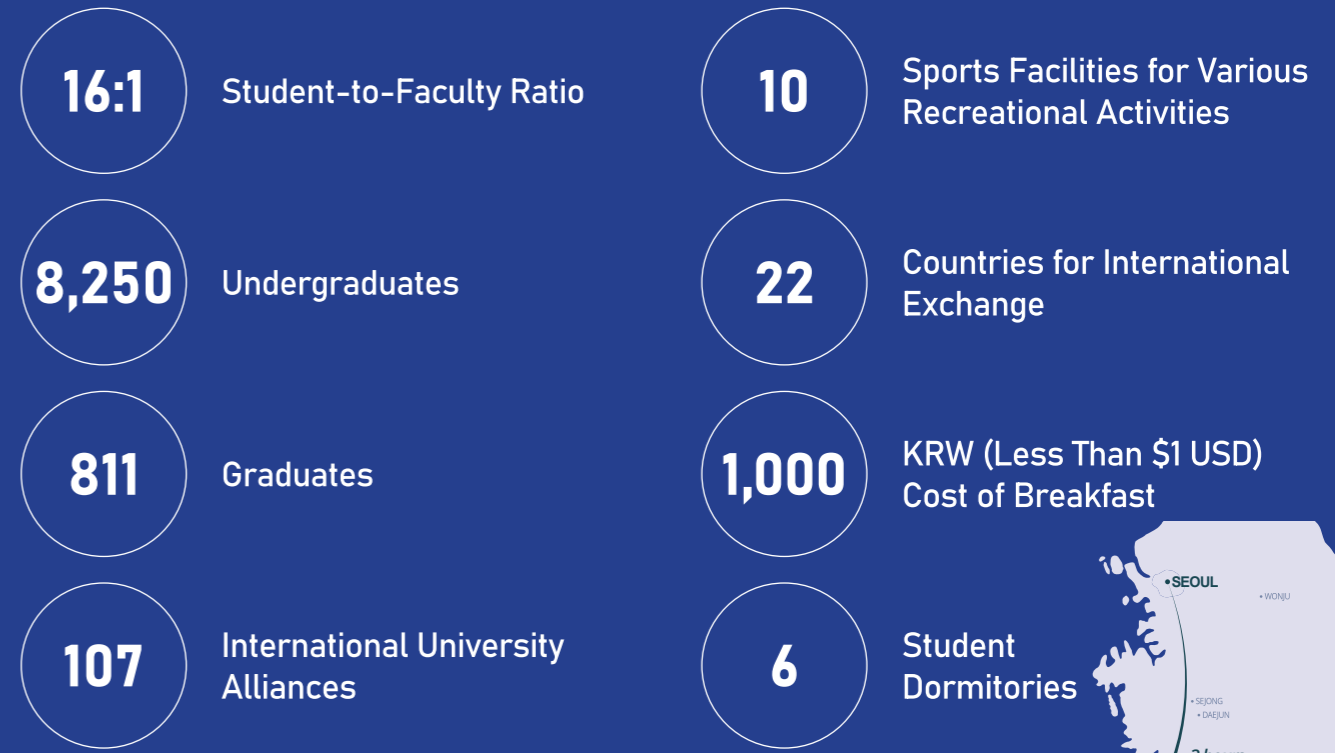

MNU in Action:

Pioneering Global Excellence

Mokpo National University
Recognized as a “GLOCAL University”
(Korean Ministry of Education, 2024)

Pioneering the Path to Global Top 10 Excellence
in Green Marine Innovation

Establishing a Global Only-One Research Center to elevate regional industries to world-class standards

Offering a world-exclusive Global Only-One Curriculum in partnership with leading international companies

Establishing a Global Science Park as a Pioneering Growth Hub for the Green Marine Energy Sector in Jeollanam-do province

Inviting outstanding international students through partnerships with prestigious overseas universities, while **fostering successful local settlement**

Evolving into a global hub for nurturing talented individuals in marine industries through integration with Jeonnam Provincial College

MNU by the Numbers:

Inspiring Student Success

Five Specialized Campuses

Integrating University, Corporate, and Regional Spaces Driving Regional Innovation and Growth

Dorim Campus (Main Campus, Muan): A Hub for Education and Research	Mokpo Campus (Mokpo): A Hub for Cultural Arts and Medical Services	Namyang Campus (Namyang): A Hub for Lifelong Education and Entrepreneurial Ecosystems	Sinan Marine Industrial Complex Campus (Yeongam): A Hub for Shipbuilding and Marine Industry Collaboration	Energy Valley Industrial Complex Campus (Naju): A Hub for Energy Convergence and Industrial Cooperation

* Recognized by the Korean Ministry of Trade, Industry, and Energy for Regional Development Excellence