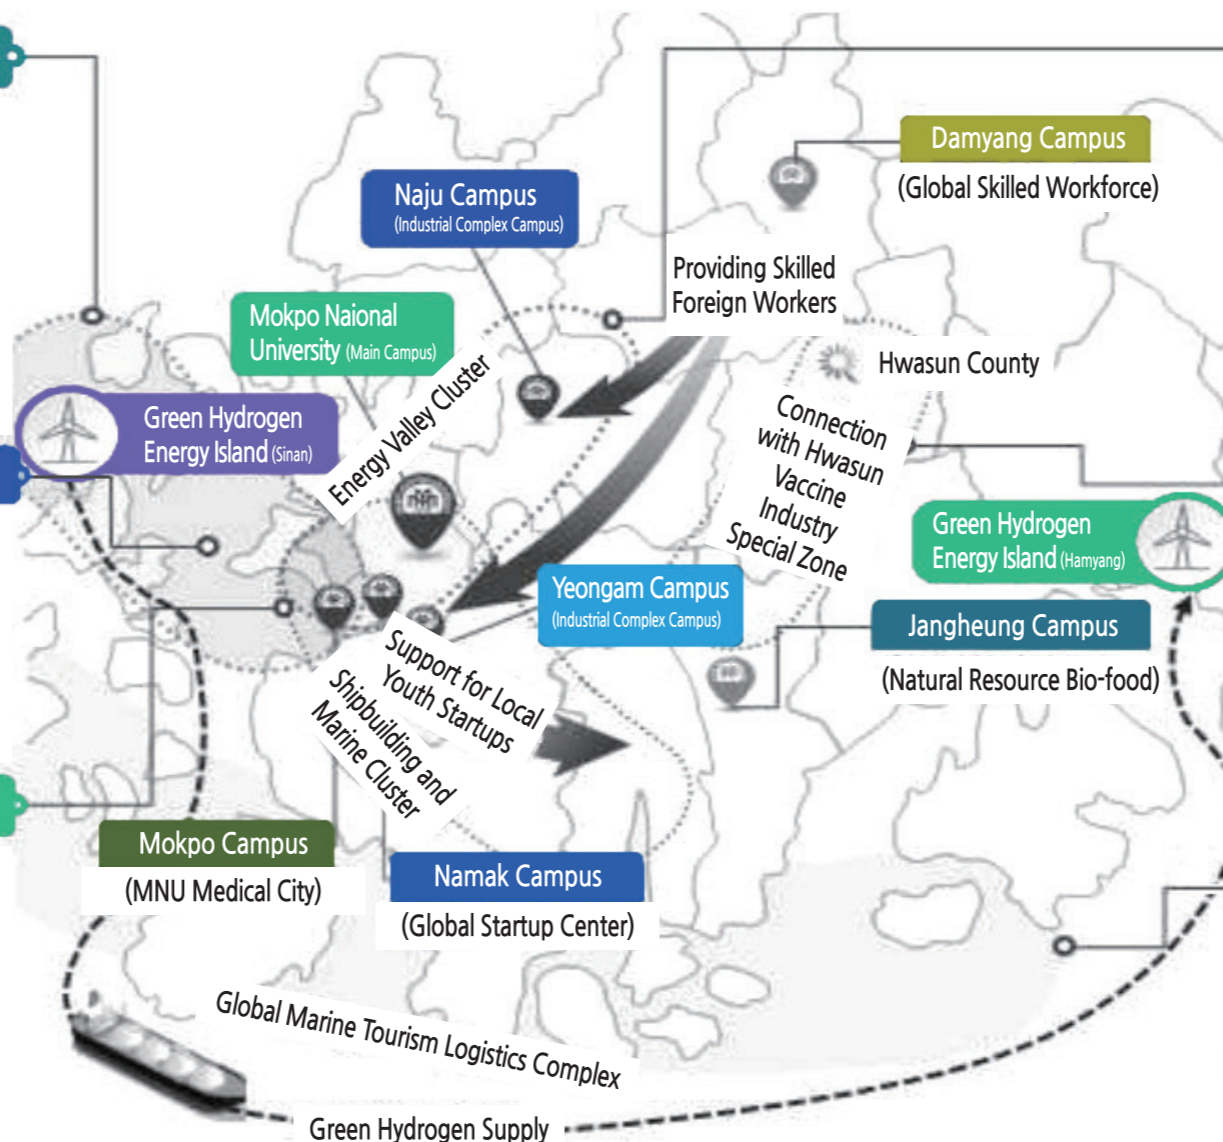

#### Ranked 3rd Nationwide for Startup Achievements among Top Universities

Achieved 3rd Place in the 2023 Korea University Excellence Awards for Startup Performance

MNU at the Heart of Jeollanam-do's Future: Driving Innovation, Energy, and Education

#### 8.2GW Offshore Wind Farm Development (In Progress)

- **Period:** 2020-2030
- **Scale:** KRW 48.5 trillion in investment; creating 450 corporate spaces and 117,506 jobs
- **Project Details:**
  - Construction of large-scale offshore wind farms and energy production bases (KRW 600 billion/ Private Investment)
  - Development of a marine industrial complex (Mokpo New Port, etc.) (KRW 45.4 trillion/ Private Investment)
  - Expansion of offshore wind energy ports in Mokpo and Sinan (KRW 218 billion/ Ministry of Oceans and Fisheries)

#### Comprehensive Plan for Hydrogen Industry Development in Jeollanam-do

- **Status (as of 2023):**
  - Period: 2022-2031
  - Investment: KRW 19,346 trillion (creating 110,000 jobs)
- **Project Details:**
  - 8.2GW offshore wind power; Energy Island ↔ Green hydrogen production facilities
  - Green hydrogen supply ↔ Gwangyang Industrial Zone: Steel and petrochemical Industries

#### 2nd Shipbuilding and Marine Industry Cluster

- **Status (as of 2022):**
  - Companies: 57 corporations
  - Employment: 22,408 jobs
  - Investment: KRW 7,4232 trillion
- **Innovation Institutions:**
  - Korea Research Institute of Medium & Small Shipbuilding, Jeonnam Daebul Industry-Academia Convergence Center, Jeonnam Technopark (Shipbuilding Industry Support Center)
- **Key Players:**
  - Hyundai Samho Heavy Industries, Daewoo Shipbuilding & Marine Engineering, and other top-tier domestic shipbuilders